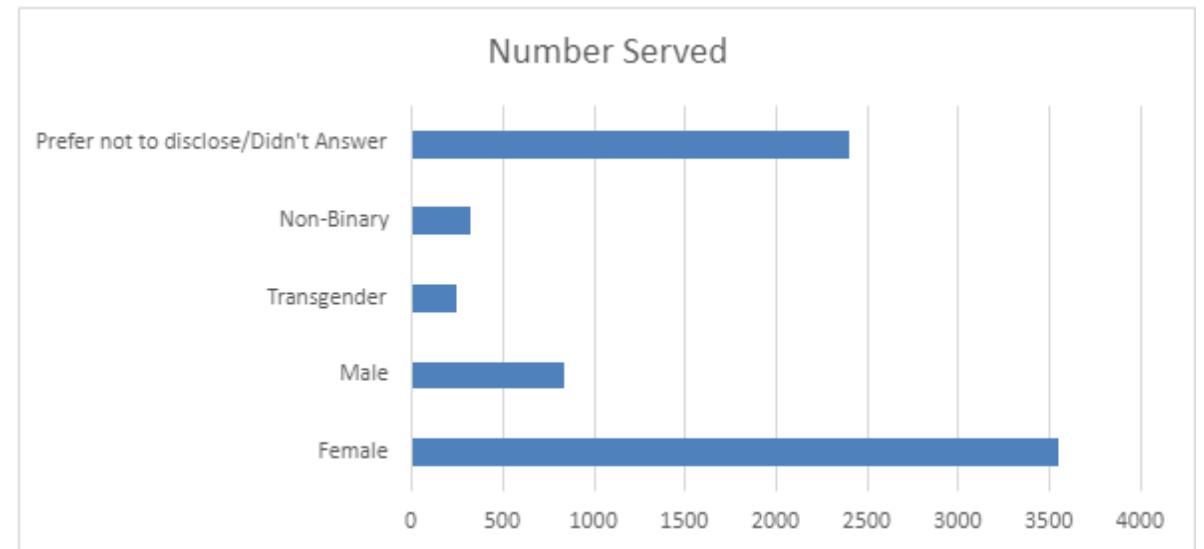

7372 individuals from 32 Counties