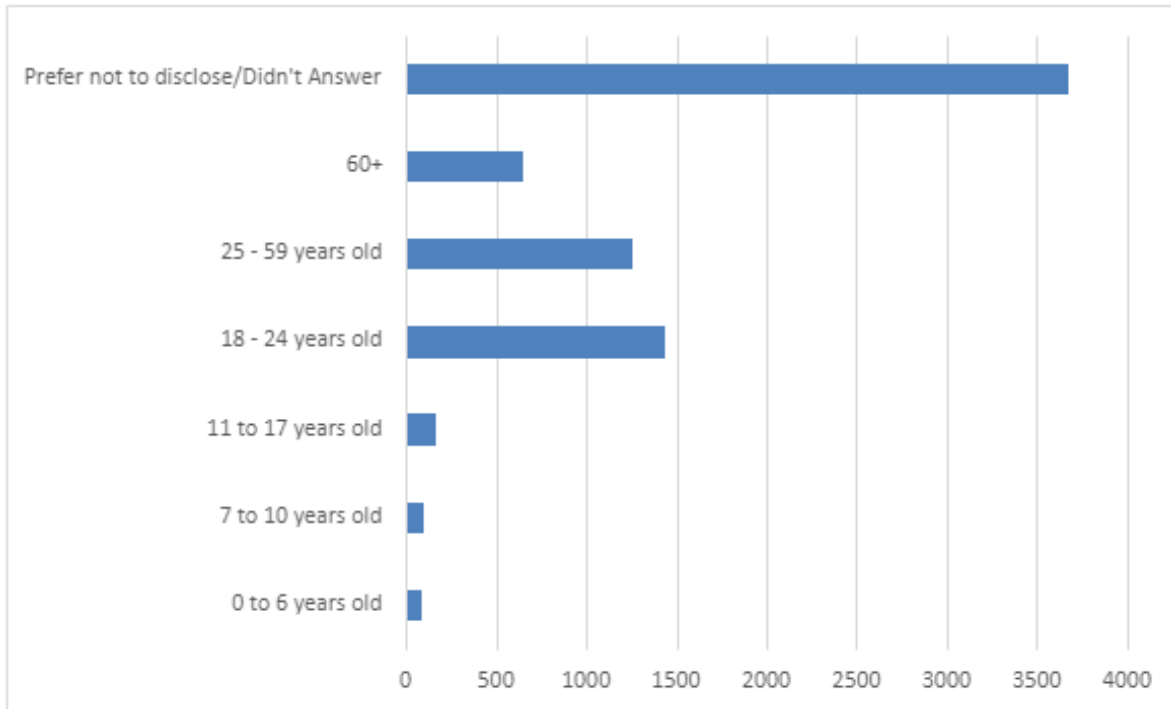

7372 individuals from 32 Counties