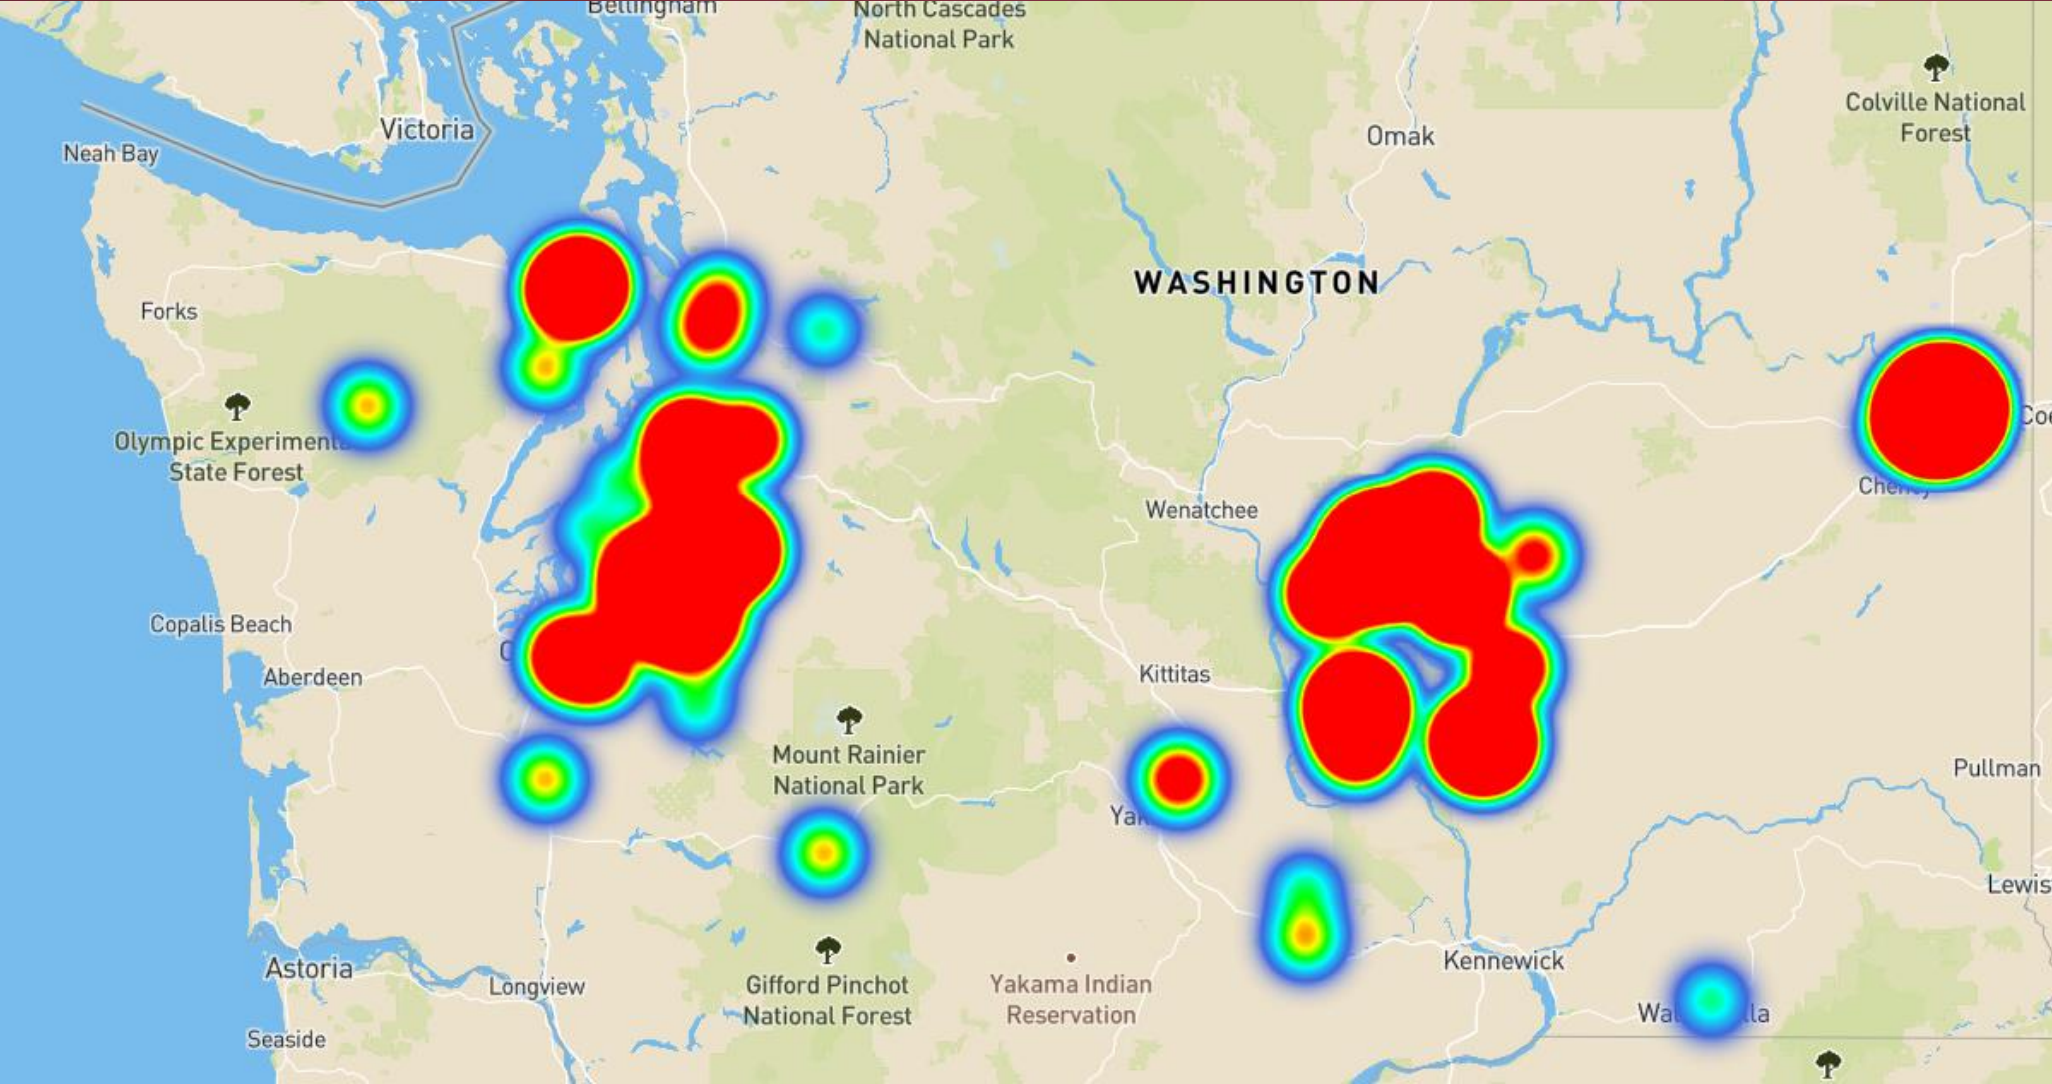

- Spanish
- Tigrinya
- Afaan Oromoo
- Amharic
- Sidamo
- Wolaytta
- Vietnamese
- English

42 Digital Navigators working hand in hand with community members in rural areas

7372 individuals from 32 Counties