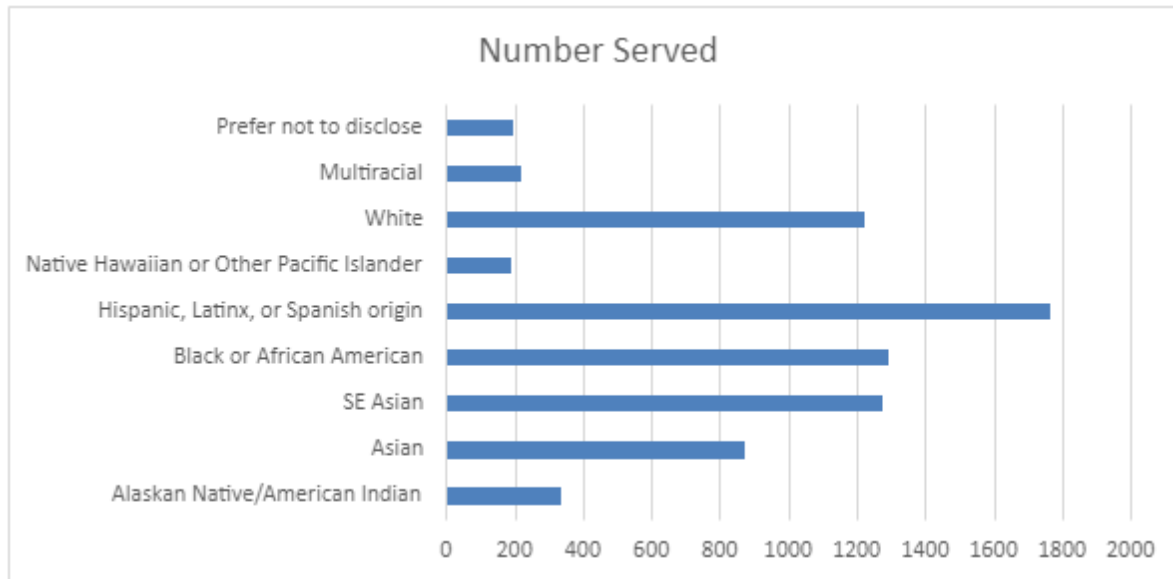

7372 individuals from 32 Counties