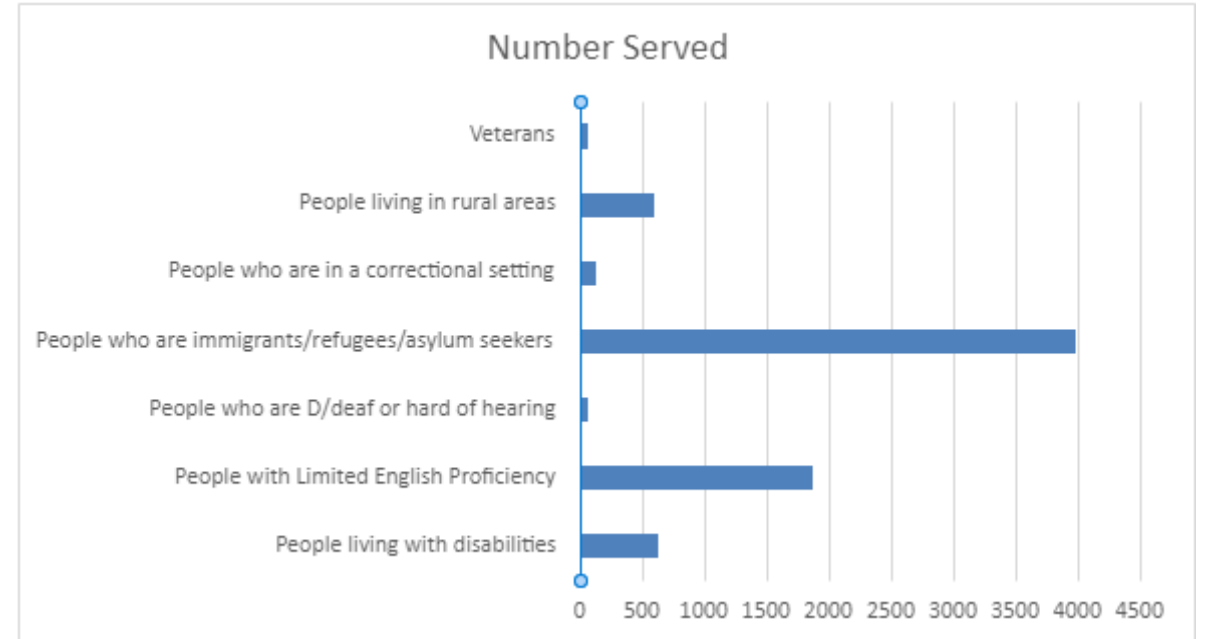

7372 individuals from 32 Counties